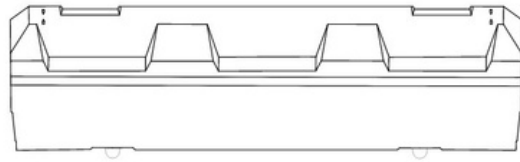

Flora Panel – technical view

floraPANEL 850