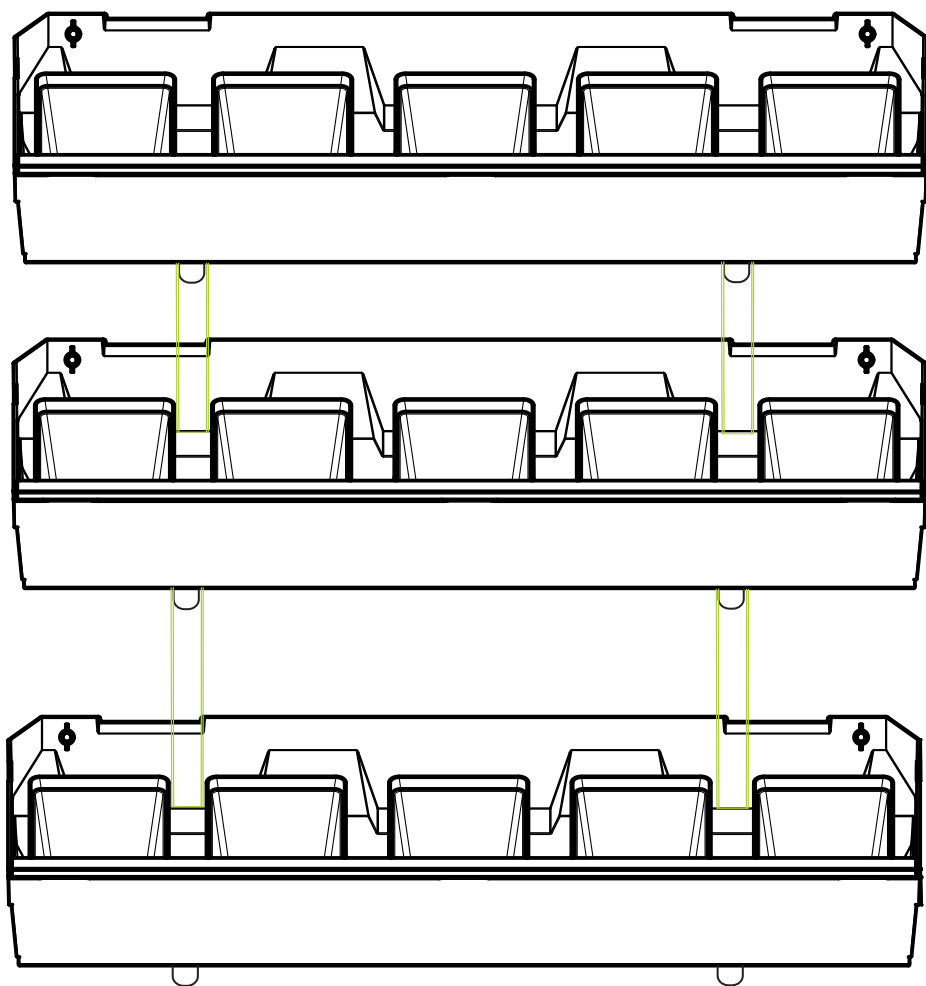

Lock-Free instalation with risen water level