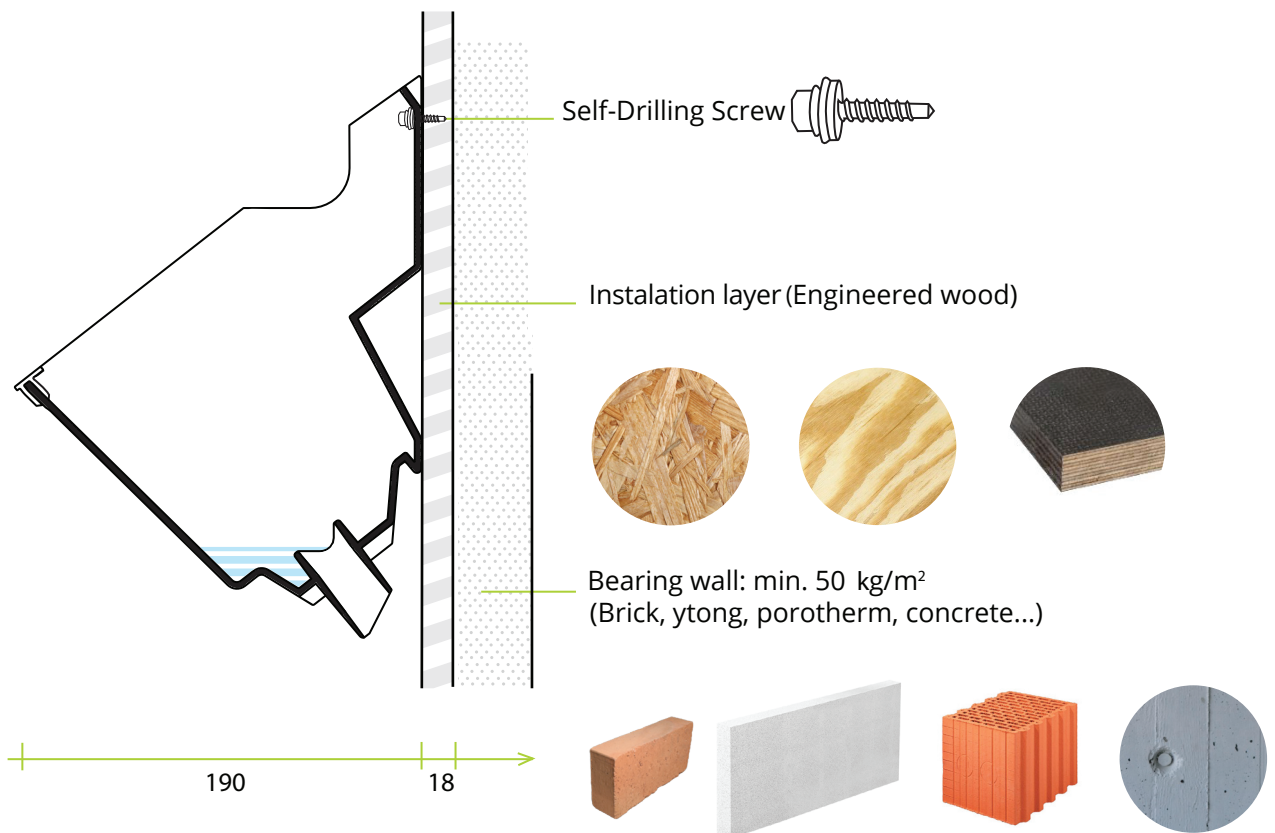

# flora **PANEL 850**

## Instalation details

## Raising water level with Setup-Lock

floraXtend

Raising water level

\*Limits number of 13mm pots from 6 to 5 per panel

# Vertical installation

**floraPANEL 400**

**floraPANEL 850**

Height per number of panels:

1 = 254	3 = 594	5 = 934	7 = 1274	9 = 1614	11 = 1954
2 = 424	4 = 764	6 = 1104	8 = 1444	10 = 1784	12 = 2124

Units: mm