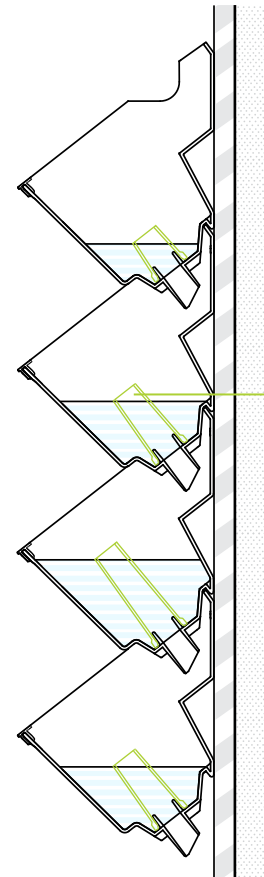

# flora **PANEL 850**

# Instalation with Setup-Lock

Lock-Free Instalation

floraXtend

Connecting FloraPANELs

## Raising water level with Setup-Lock

floraXtend

Raising water level

\*Limits number of 13mm pots from 6 to 5 per panel

# Vertical installation

**floraPANEL 400**

**floraPANEL 850**

Height per number of panels:

1 = 254	3 = 594	5 = 934	7 = 1274	9 = 1614	11 = 1954
2 = 424	4 = 764	6 = 1104	8 = 1444	10 = 1784	12 = 2124

Units: mm