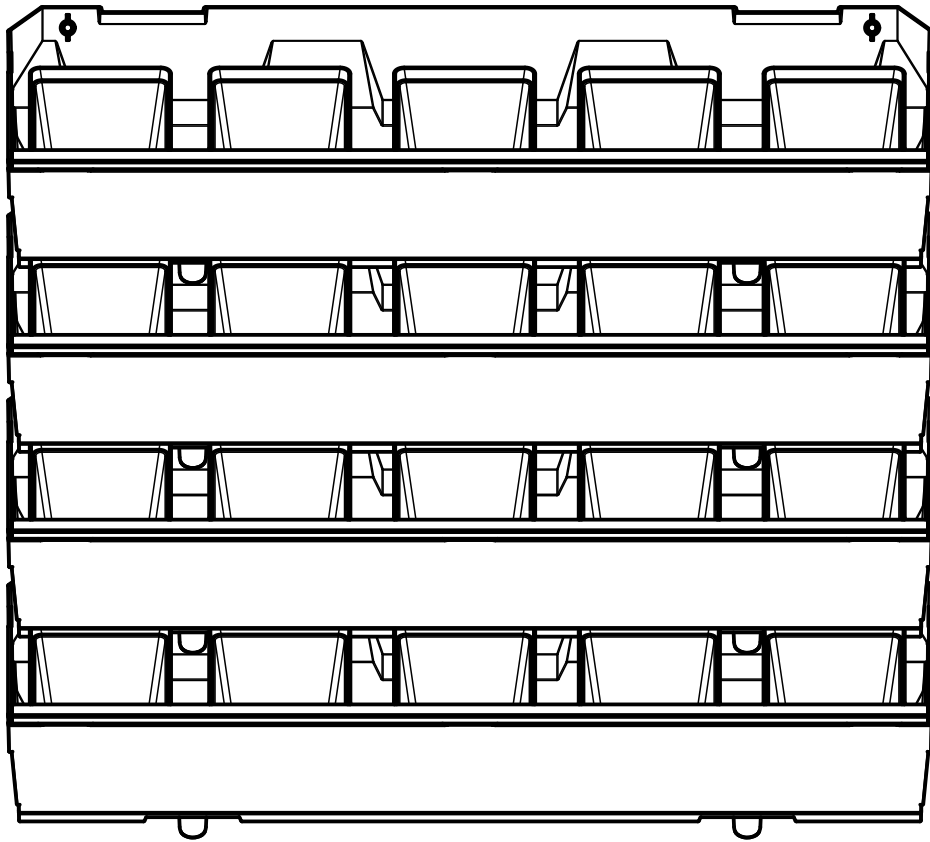

## Raising water level with Setup-Lock

floraXtend

Raising water level

\*Limits number of 13mm pots from 6 to 5 per panel