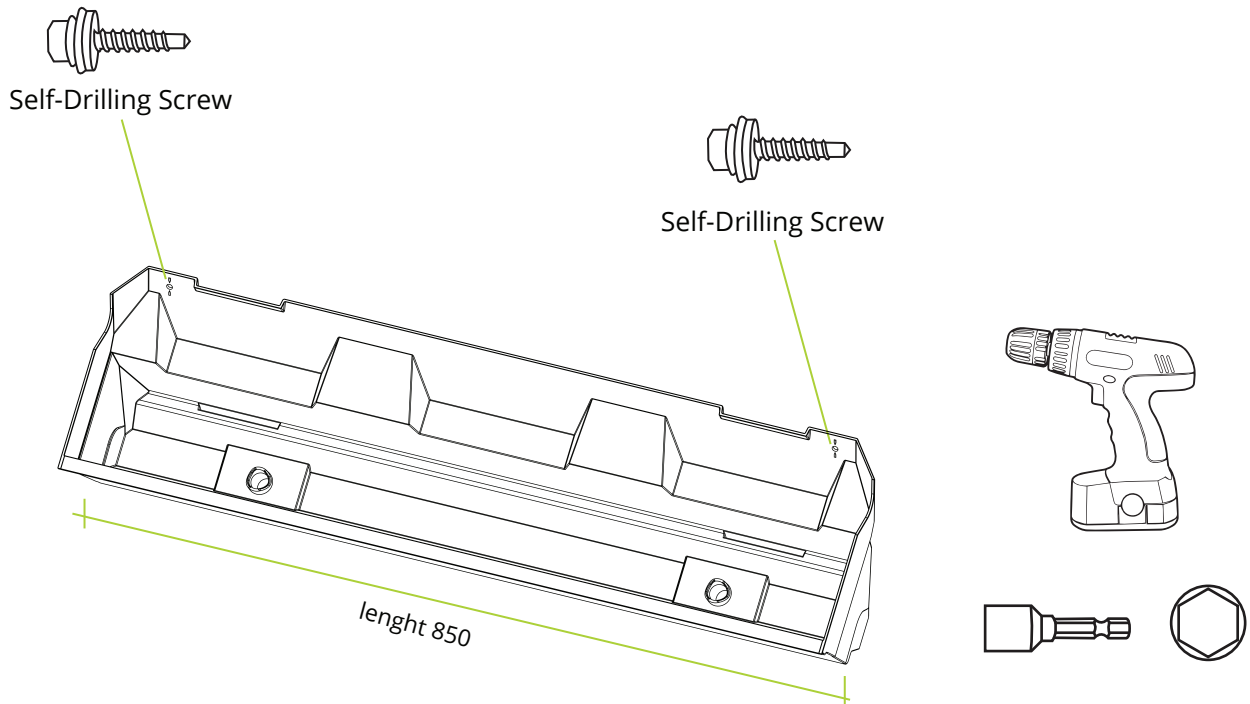

# flora **PANEL 850**

## Instalation details

## Raising water level with Setup-Lock

floraXtend

Raising water level

\*Limits number of 13mm pots from 6 to 5 per panel