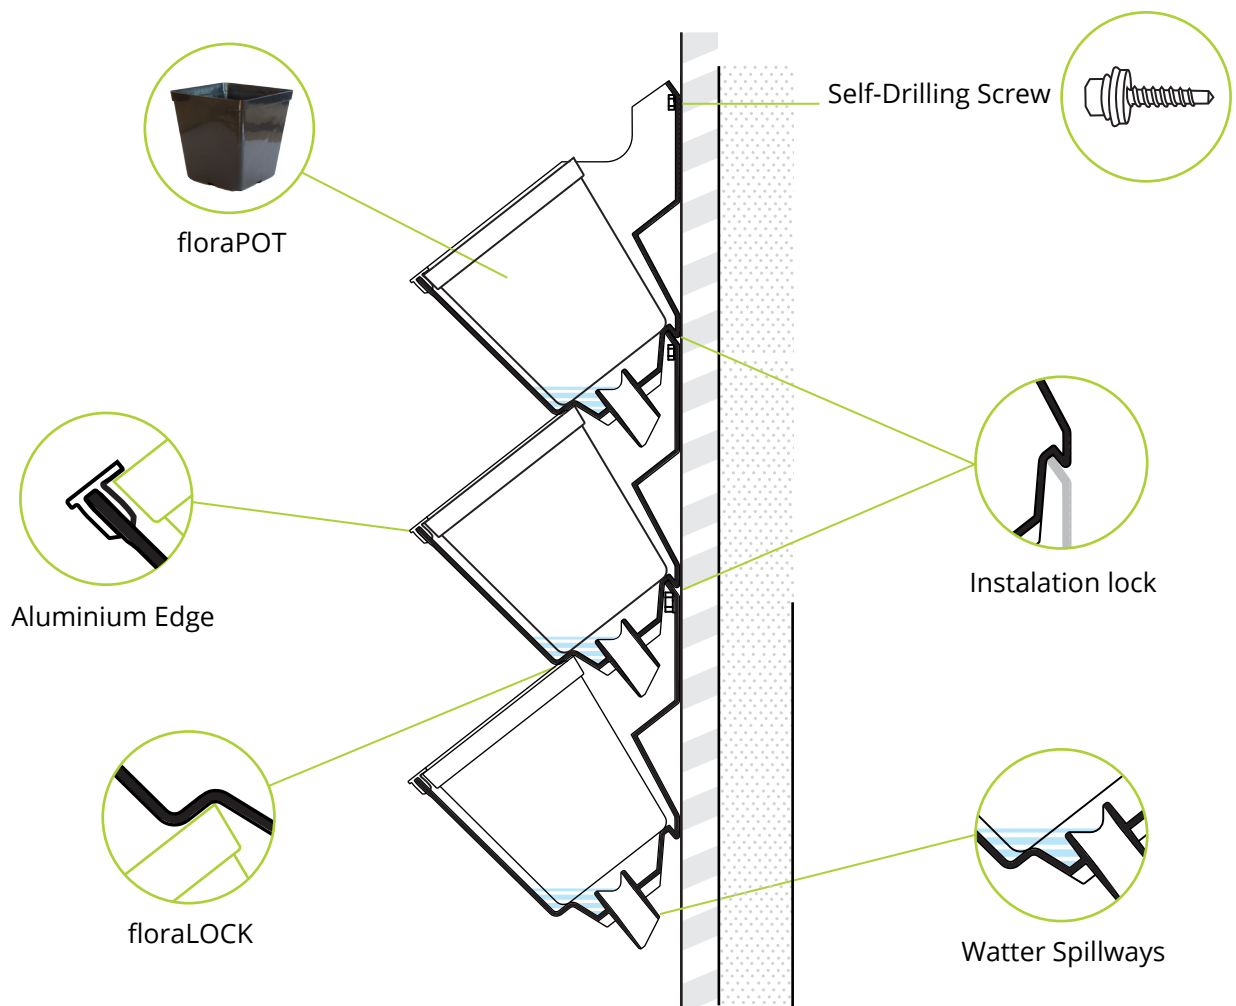

Instalation with Setup-Lock