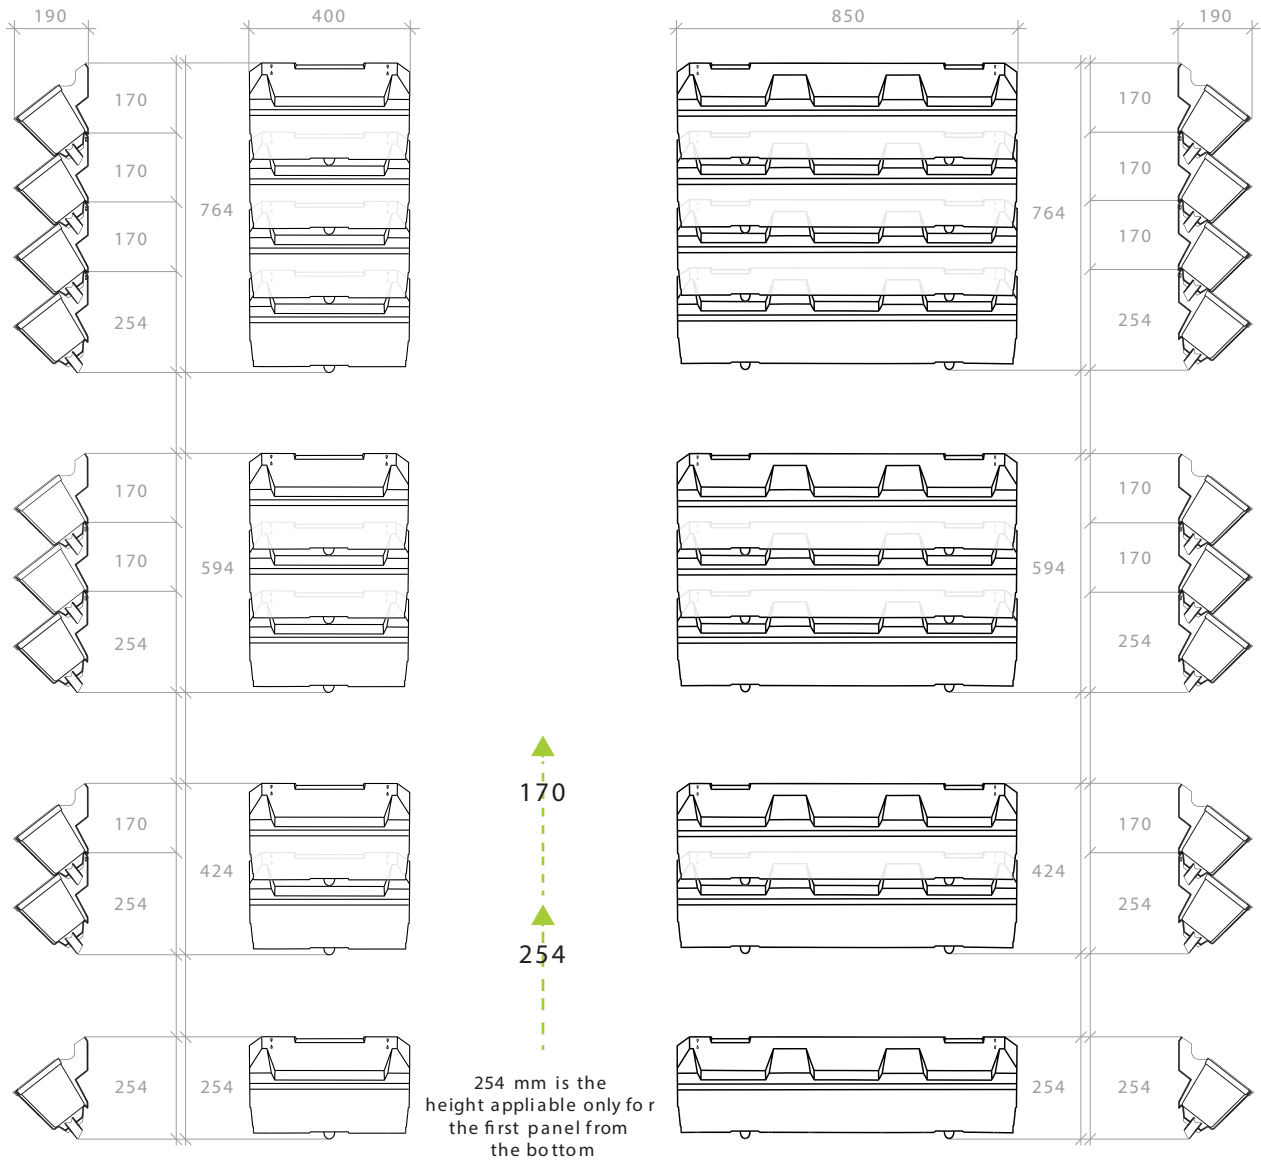

## Raising water level with Setup-Lock

floraXtend

Raising water level

\*Limits number of 13mm pots from 6 to 5 per panel

## Lock-Free instalation with risen water level

floraXtend

Raising water level and connecting floraPanels

# Vertical installation

**floraPANEL 400**

**floraPANEL 850**

Height per number of panels:

1 = 254	3 = 594	5 = 934	7 = 1274	9 = 1614	11 = 1954
2 = 424	4 = 764	6 = 1104	8 = 1444	10 = 1784	12 = 2124

Units: mm