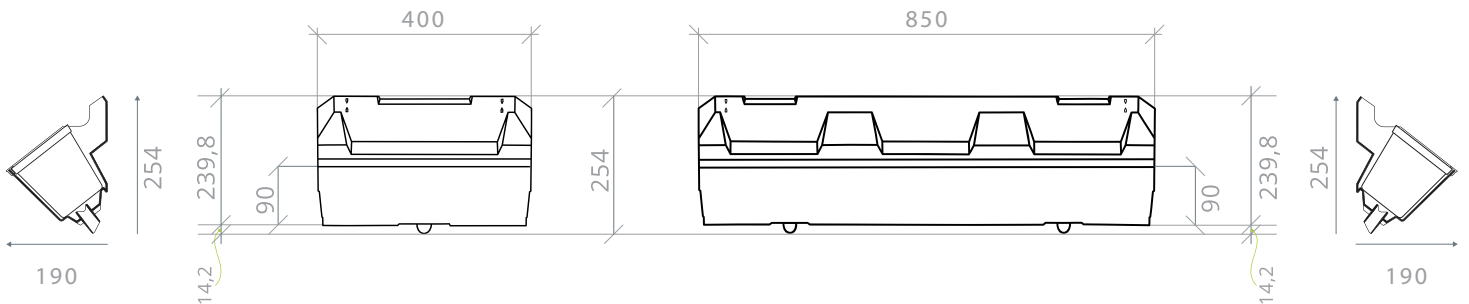

## Raising water level with Setup-Lock

floraXtend

Raising water level

\*Limits number of 13mm pots from 6 to 5 per panel

## Lock-Free instalation with risen water level

floraXtend

Raising water level and connecting floraPanels

# Vertical installation

**floraPANEL 400**

**floraPANEL 850**

Height per number of panels:

1 = 254	3 = 594	5 = 934	7 = 1274	9 = 1614	11 = 1954
2 = 424	4 = 764	6 = 1104	8 = 1444	10 = 1784	12 = 2124

Units: mm