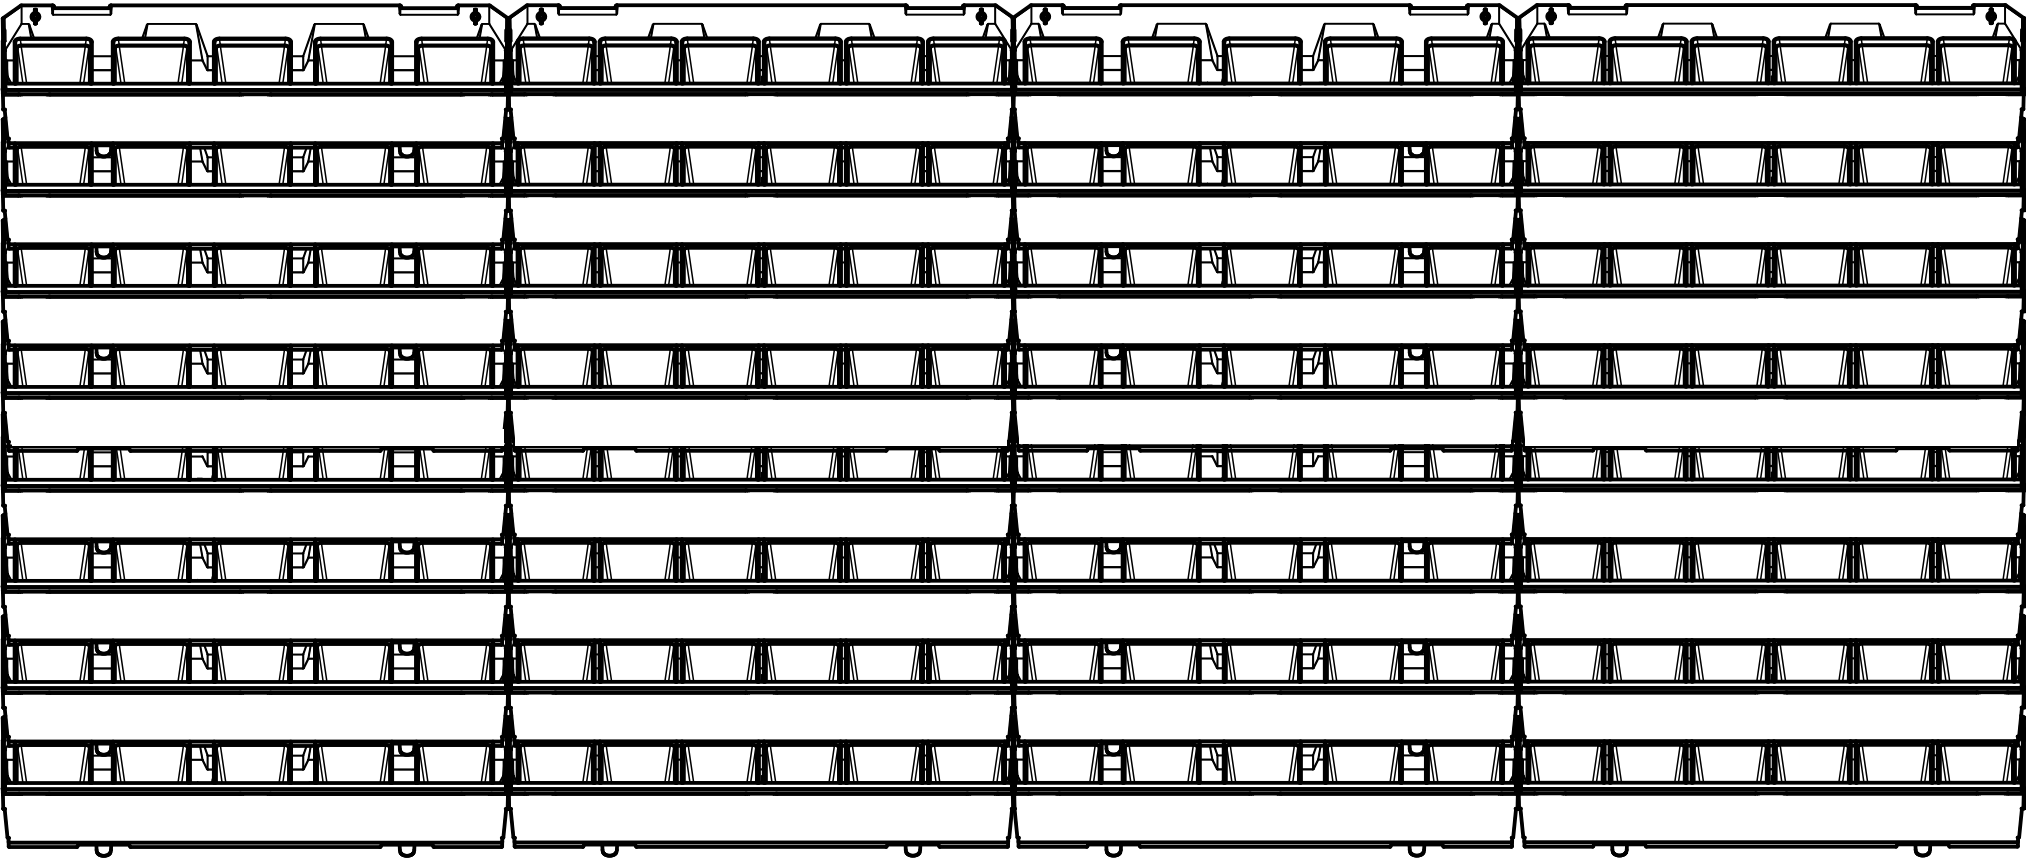

## Lock-Free instalation with risen water level

floraXtend

Raising water level and connecting floraPanels

Free vertical instalation using FloraXtend