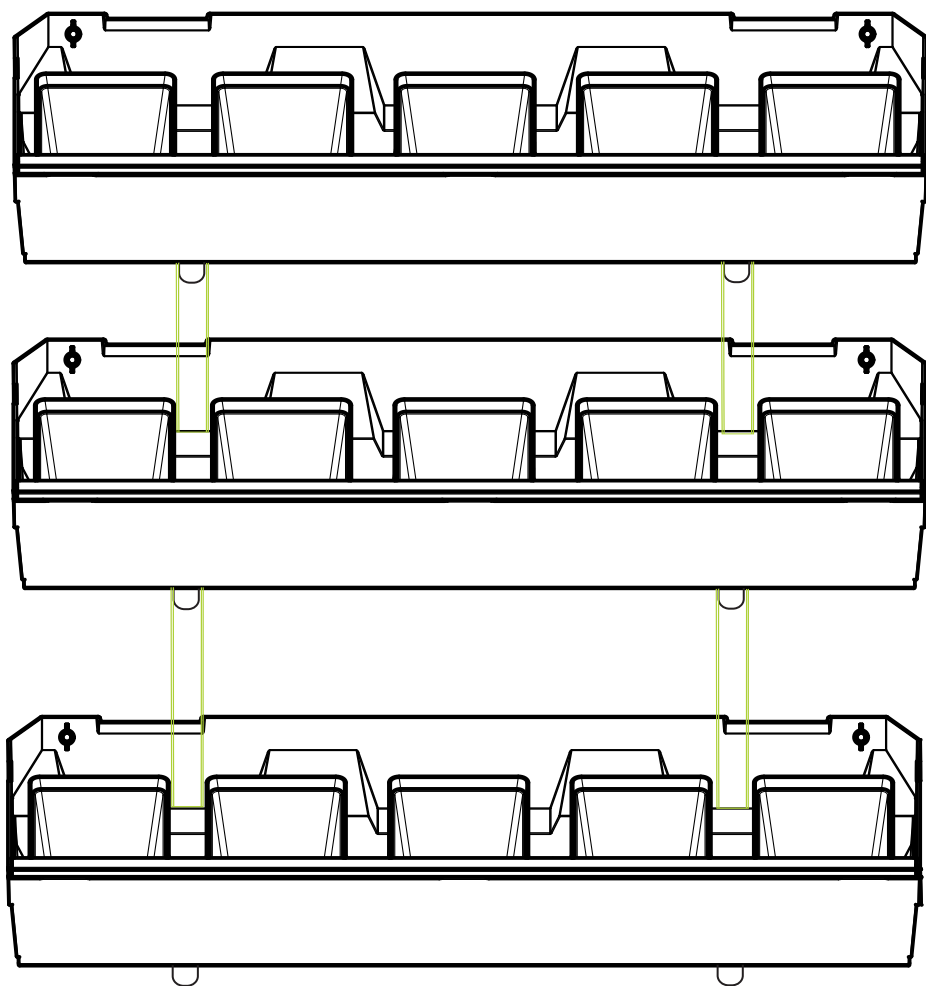

Lock-Free instalation with risen water level