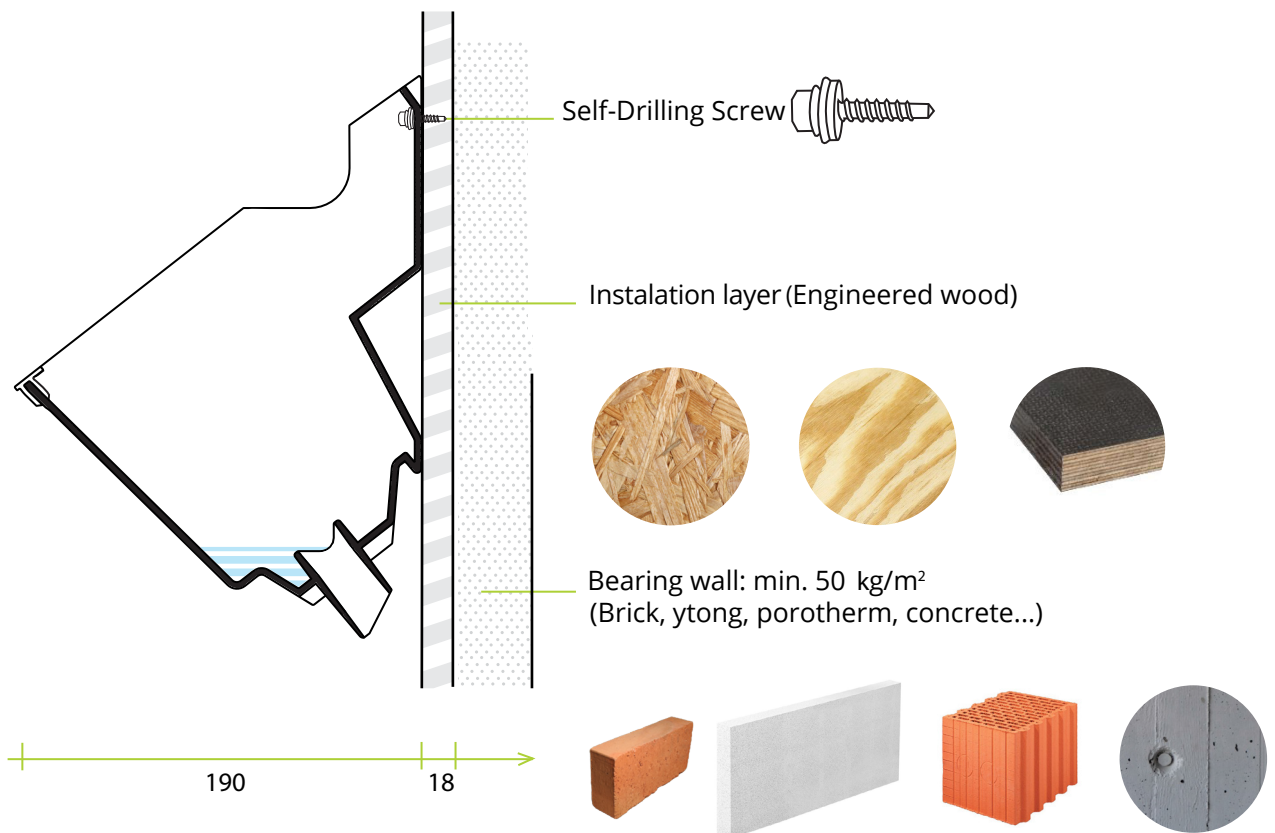

# flora **PANEL 850**

## Instalation details

## Raising water level with Setup-Lock

floraXtend

Raising water level

\*Limits number of 13mm pots from 6 to 5 per panel

## Lock-Free instalation with risen water level

floraXtend

Raising water level and connecting floraPanels

Free vertical instalation using FloraXtend